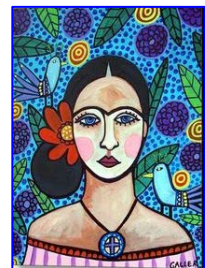

BIRTHDAY PAINT PARTY THEMES

CHOOSE YOURS TODAY!

AGES 11-13, *PAINTINGS ON 11"X14" CANVAS BOARD*

Pop Art Cupcake

Eiffel Tower

Owl

Helen Gallar Cat

Peacock

Sunset Pets

Georgia O'Keefe Flower

Olaf

Frida Kahlo

Tropical Island

Sea Turtle

Bridge

Elephants