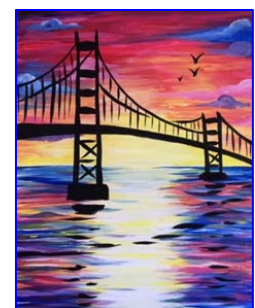

BIRTHDAY PAINT PARTY THEMES

CHOOSE YOURS TODAY!

AGES 11-13, *PAINTINGS ON 11"X14" CANVAS BOARD*

Pop Art Cupcake

Eiffel Tower

Owl

Helen Gallar Cat

Peacock

Sunset Pets

Georgia O'Keefe Flower

Olaf

Frida Kahlo

Tropical Island

Sea Turtle

Bridge

Elephants